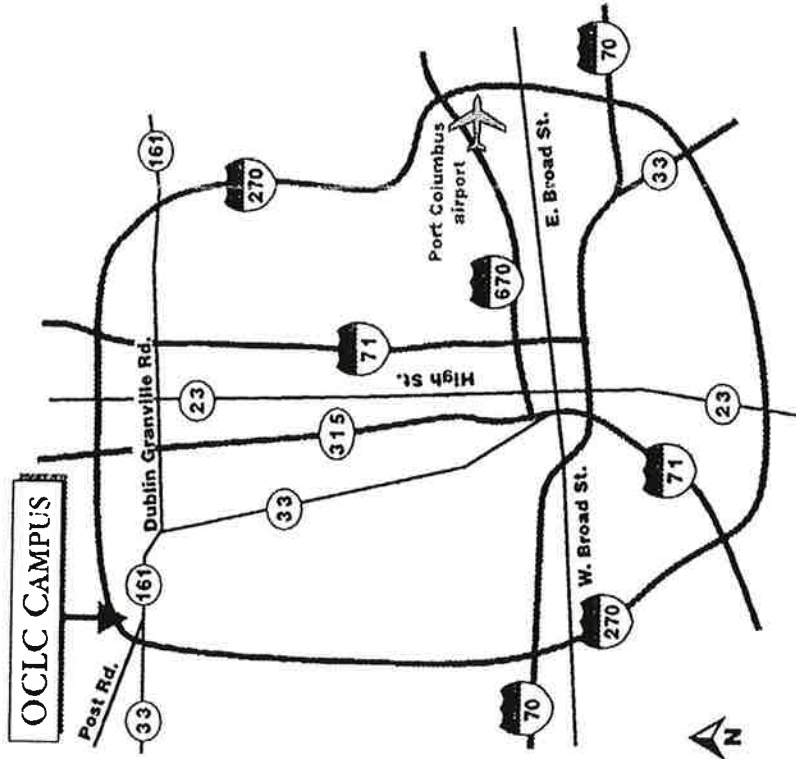

Directions to The Conference Center at OCLC

Important: When you approach the intersection of route 161/33 and Frantz Road from I-270, the street signs are misleading. To go to OCLC, be

sure to turn north (left) toward Post Road and then make an immediate right and you will be on Kilgour Place.

The Conference Center at OCLC

6600 Kilgour Place
 Dublin, OH 43017-3395
www.oclc.org/conferencecenter

Laurel Keegan
 (614) 761-5077
keegan@oclc.org

614-764-6000